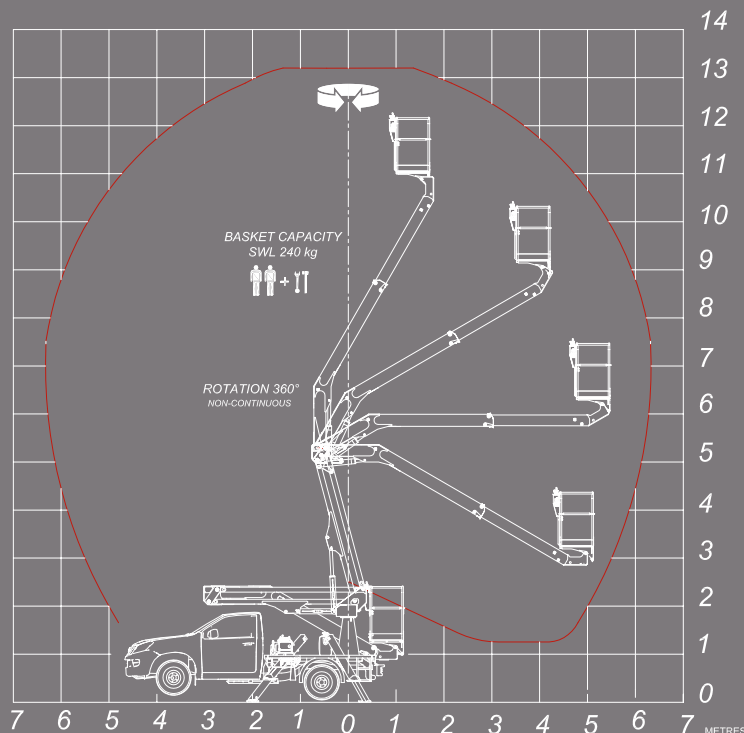

- // Working Height: 13.20m
- // Working outreach: 6.50m
- // Rotation: 360°
- // 2 men basket with outriggers
  (until 240kg)

/ STANDARD

- Engine start & stop from basket
- Hour-counter
- Independant emergency electric pump
- Full proportional controls
- Secure access to the working platform
- Stiff protective cover of the controls in the basket

/ OPTIONS

- Signaling devices (triflash, 2 flashing lights, reflective strips)
- 220V electric socket in the basket
- Reinforced suspensions
- Fully opening insulating basket
- Rotating basket
- Ladder rack
- Aluminium side panels
- Aluminium chests
- Green Pack : the platform can be operated with the van engine turned off

Full list of options, please contact us

/ POSSIBLE TYPES OF VEHICLES :

- TOYOTA HILUX
- ISUZU D-MAX
- NISSAN NAVARA

For vehicles options, please contact us before order

KAT42

KLUBB®

12 avenue James de Rothschild
77164 Ferrières-en-Brie, France

Tel: +33.(0)1.60.95.12.47
Fax: +33.(0)1.60.05.68.38
Website: www.klubb.com
contact@klubb.com